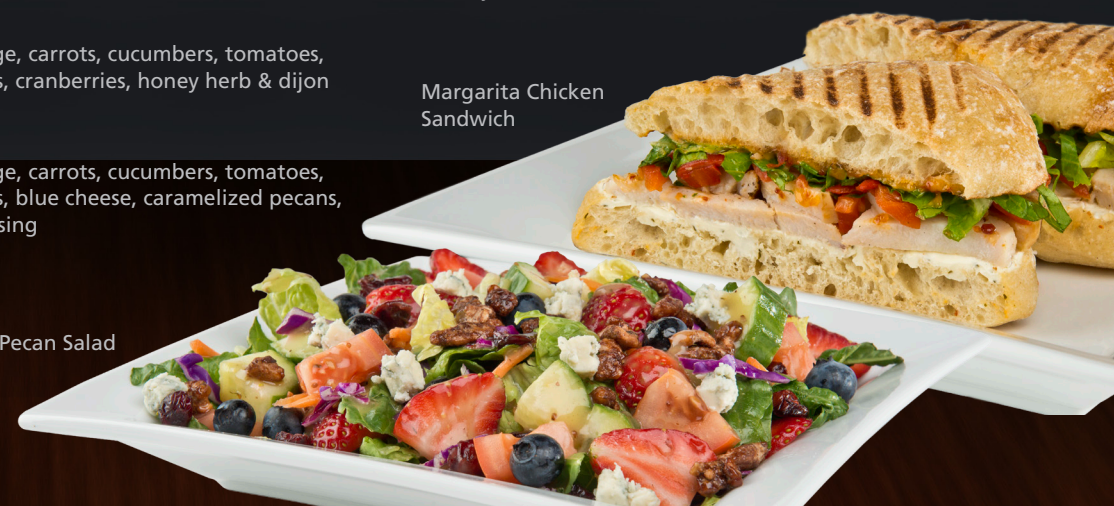

Berry Pecan Salad

Tuscan Turkey

turkey, bacon, lettuce, tomatoes, sun-dried tomato mayonnaise on a ciabatta bun

Margarita Chicken Sandwich